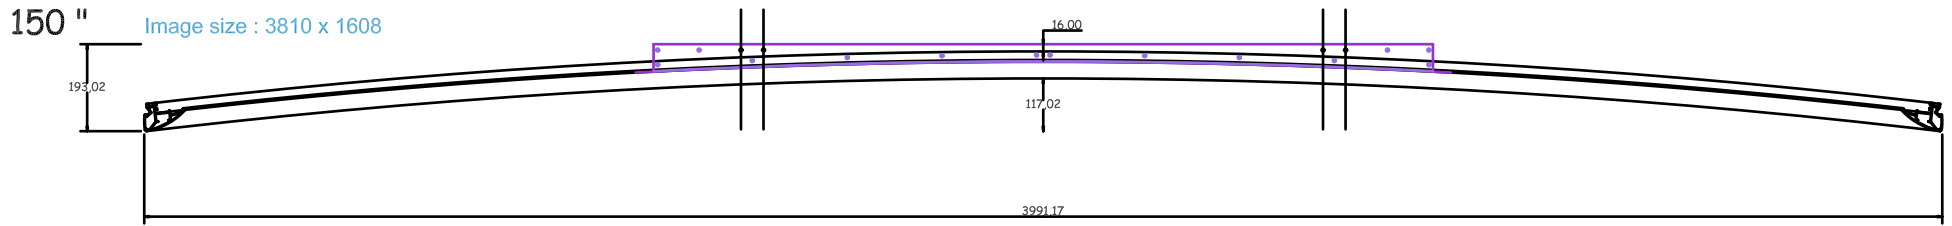

Company info.	
Name	U.See Ltd.
Address	Unit 136 Bentwaters parks "The Airfield" Rendlesham, Suffolk IP12 2TW
Tel / Fax	+ 44 (0)1 394 420 220

VISTACURVE 140 " 150 " 160 "

R = 17000 mm