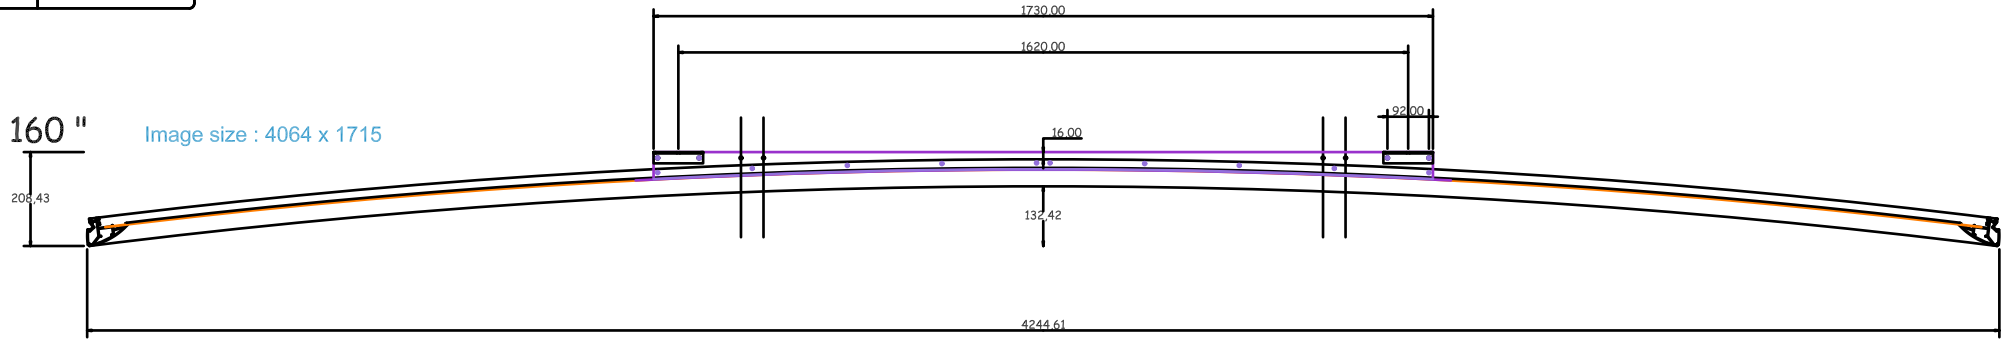

Company info.	
Name	U.See Ltd.
Address	Unit 136 Bentwaters parks "The Airfield" Rendlesham, Suffolk IP12 2TW
Tel / Fax	+ 44 (0)1 394 420 220

VISTACURVE 140 " 150 " 160 "

R = 17000 mm