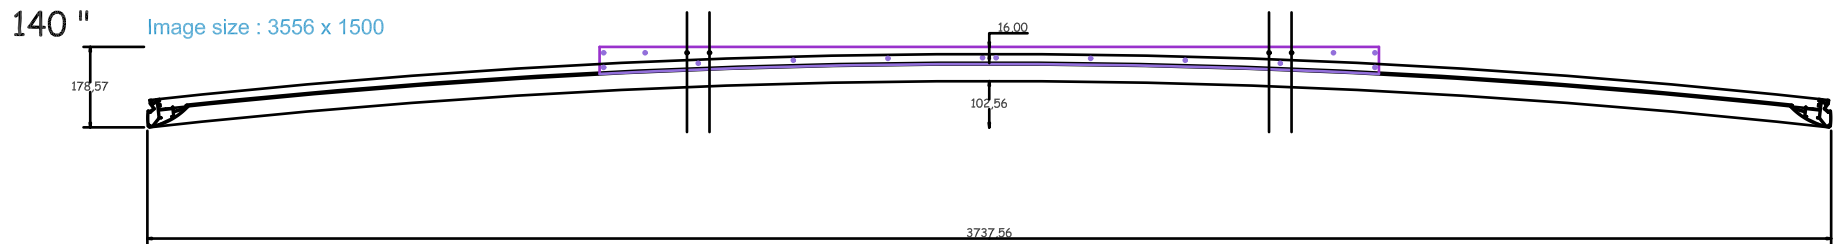

Company info.	
Name	U.See Ltd.
Address	Unit 136 Bentwaters parks "The Airfield" Rendlesham, Suffolk IP12 2TW
Tel / Fax	+ 44 (0)1 394 420 220

VISTACURVE 140 " 150 " 160 "

R = 17000 mm